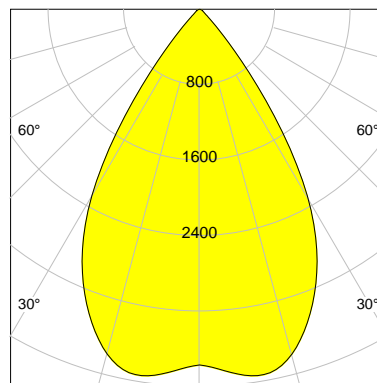

I-max : 3931 cd *

UGR : 24.9 (4H/8H - 70/50/20)

H/m	D/m	E_{max}/lx/klm *
1.0	1.2	963
2.0	2.5	241
3.0	3.7	107
4.0	5.0	60

Other configurations, accessories or controls like DALI or Wireless on request

The technical data represent rated values for an ambient temperature of 25°C. The data values for the luminous flux are initially subject to a tolerance of +/- 10%, those for the the electrical connected load are initially subject to a tolerance of +/- 10%, those for the CRI +/- 1.5 and those for the colour temperature are initially subject to a tolerance of +/- 150 K. Errors and omission excepted. Subject to change without prior notice. Last update 2023_05_17