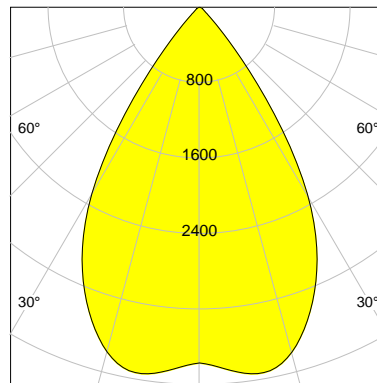

REFLECTOR

Technology	ULTRA
Material	Miro 20 Silver
FWHM	64°
FWTM	84°