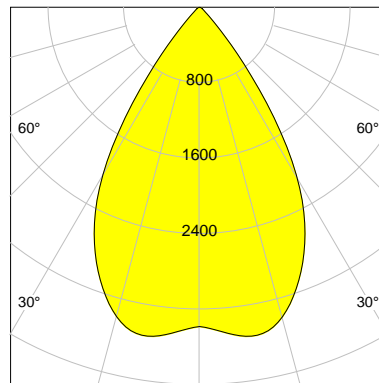

REFLECTOR

Technology	ULTRA
Material	Miro 20 Silver
FWHM	64°
FWTM	84°