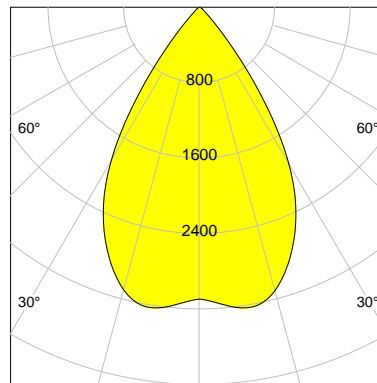

REFLECTOR

Technology	ULTRA
Material	Miro 20 Silver
FWHM	64°
FWTM	84°