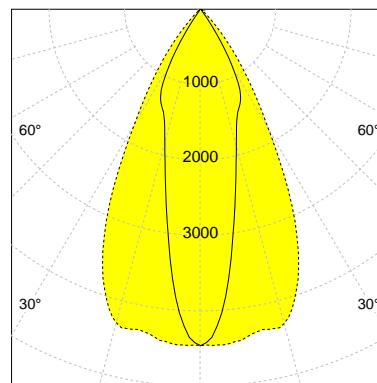

## DESCRIPTION

Type	Track Spotlight
Article-number	141128L12238
Colour	silver
Energy Consumption	20.9 W
Efficiency	124 lm/W
Luminous Flux	2584 lm
Current (sec)	550 mA
Protection Class	IP
Energy-Label	D
Cooling	Passive

## REFLECTOR

Technology	ULTRA
Material	Miro 20 / Miro 8
FWHM	24 / 55°
FWTM	65 / 81°

I-max : 4457 cd \*

UGR : 25.2 / 21.1 (4H/8H - 70/50/20)

H/m	D1/m	D2/m	Emax/lx/klm *
1.0	0.4	1.1	1724
2.0	0.9	2.1	431
3.0	1.3	3.2	192
4.0	1.7	4.2	108