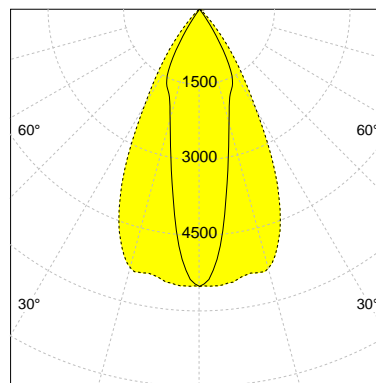

## DESCRIPTION

Type	Track Spotlight
Article-number	141128L12246
Colour	black
Energy Consumption	26.7 W
Efficiency	119 lm/W
Luminous Flux	3193 lm
Current (sec)	700 mA
Protection Class	IP
Energy-Label	D
Cooling	Passive

## REFLECTOR

Technology	ULTRA
Material	Miro 20 / Miro 8
FWHM	24 / 55°
FWTM	65 / 81°

I-max : 5507 cd \*

UGR : 25.9 / 21.9 (4H/8H - 70/50/20)

H/m	D1/m	D2/m	E <sub>max</sub> /lx/klm *
1.0	0.4	1.1	1724
2.0	0.9	2.1	431
3.0	1.3	3.2	192
4.0	1.7	4.2	108