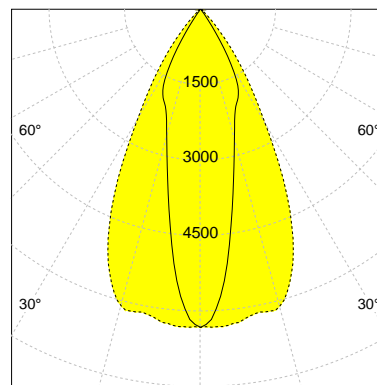

## DESCRIPTION

Type	Track Spotlight
Article-number	141128L12318
Colour	silver
Energy Consumption	26.7 W
Efficiency	137 lm/W
Luminous Flux	3665 lm
Current (sec)	700 mA
Protection Class	IP
Energy-Label	C
Cooling	Passive

## REFLECTOR

Technology	ULTRA
Material	Miro 20 / Miro 8
FWHM	24 / 55°
FWTM	65 / 81°

UGR : 26.4 / 22.4 (4H/8H - 70/50/20)

H/m	D1/m	D2/m	Emax/lx/klm *
1.0	0.4	1.1	1724
2.0	0.9	2.1	431
3.0	1.3	3.2	192
4.0	1.7	4.2	108