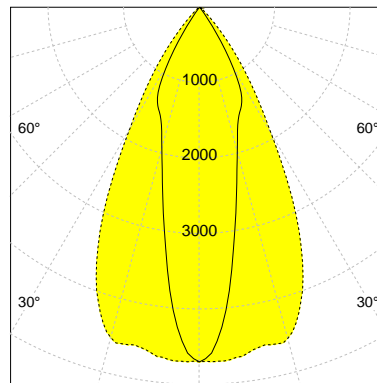

DESCRIPTION

Type	Track Spotlight
Article-number	141128L12321
Colour	black
Energy Consumption	18.9 W
Efficiency	144 lm/W
Luminous Flux	2724 lm
Current (sec)	500 mA
Protection Class	IP
Energy-Label	C
Cooling	Passive

LED

Color Temperature	3000K
Color Rendering	CRI 90
LES	15
Color Tolerance	2-Step McAdam
Planckian Curve	BBBL
Spectrum	Premium White G7 HE+
Photobiological safety	RG1

ELECTRICAL

Power Supply	220-240, 50-60Hz
Safety Class	1
Startup Time	< 1s
Overload- / Shortcircuit Protection	
Wiring / Adapter	3-Phase Adapter
Max Luminaires MCB	B16A 50 pcs

Control

Control	CASAMBI
Dimming Range	1-100 %

REFLECTOR

Technology	ULTRA
Material	Miro 20 / Miro 8
FWHM	24 / 55°
FWTM	65 / 81°

UGR : 25.4 / 21.3 (4H/8H - 70/50/20)

H/m	D1/m	D2/m	Emax/lx/klm *
1.0	0.4	1.1	1724
2.0	0.9	2.1	431
3.0	1.3	3.2	192
4.0	1.7	4.2	108