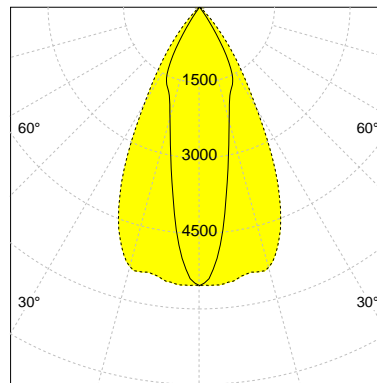

## DESCRIPTION

Type	Track Spotlight
Article-number	141128L12323
Colour	black
Energy Consumption	22.8 W
Efficiency	141 lm/W
Luminous Flux	3207 lm
Current (sec)	600 mA
Protection Class	IP
Energy-Label	C
Cooling	Passive

## LED

Color Temperature	3000K
Color Rendering	CRI 90
LES	15
Color Tolerance	2-Step McAdam
Planckian Curve	BBBL
Spectrum	Premium White G7 HE+
Photobiological safety	RG1

## REFLECTOR

Technology	ULTRA
Material	Miro 20 / Miro 8
FWHM	24 / 55°
FWTM	65 / 81°

UGR : 25.9 / 21.9 (4H/8H - 70/50/20)

H/m	D1/m	D2/m	Emax/lx/klm *
1.0	0.4	1.1	1724
2.0	0.9	2.1	431
3.0	1.3	3.2	192
4.0	1.7	4.2	108