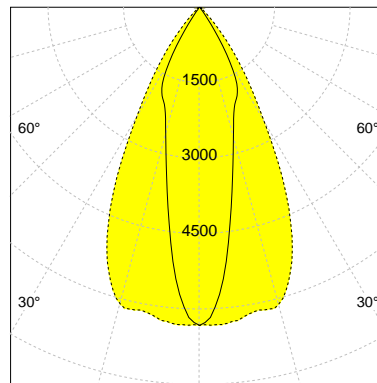

## DESCRIPTION

Type	Track Spotlight
Article-number	141128L12324
Colour	black
Energy Consumption	26.7 W
Efficiency	137 lm/W
Luminous Flux	3665 lm
Current (sec)	700 mA
Protection Class	IP
Energy-Label	C
Cooling	Passive

## LED

Color Temperature	3000K
Color Rendering	CRI 90
LES	15
Color Tolerance	2-Step McAdam
Planckian Curve	BBBL
Spectrum	Premium White G7 HE+
Photobiological safety	RG1

## REFLECTOR

Technology	ULTRA
Material	Miro 20 / Miro 8
FWHM	24 / 55°
FWTM	65 / 81°

UGR : 26.4 / 22.4 (4H/8H - 70/50/20)

H/m	D1/m	D2/m	Emax/lx/klm *
1.0	0.4	1.1	1724
2.0	0.9	2.1	431
3.0	1.3	3.2	192
4.0	1.7	4.2	108