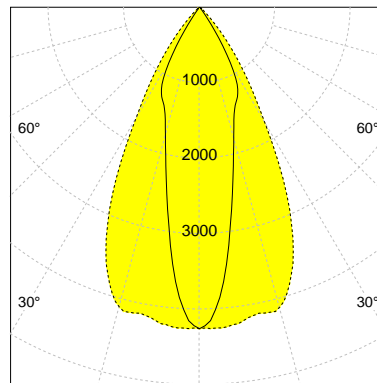

REFLECTOR

Technology	ULTRA
Material	Miro 20 / Miro 8
FWHM	24 / 55°
FWTM	65 / 81°