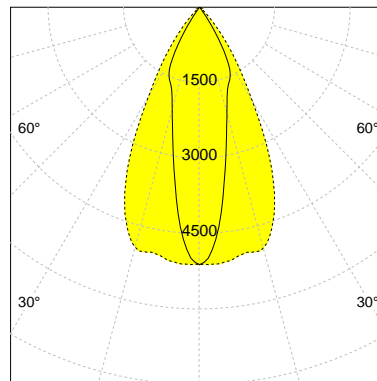

REFLECTOR

Technology	ULTRA
Material	Miro 20 / Miro 8
FWHM	24 / 55°
FWTM	65 / 81°