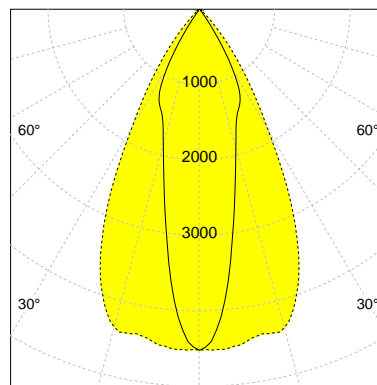

## DESCRIPTION

Type	Track Spotlight
Article-number	141128L12335
Colour	silver
Energy Consumption	17.0 W
Efficiency	154 lm/W
Luminous Flux	2619 lm
Current (sec)	450 mA
Protection Class	IP
Energy-Label	C
Cooling	Passive

## LED

Color Temperature	4000K
Color Rendering	CRI 90
LES	15
Color Tolerance	2-Step McAdam
Planckian Curve	BBBL
Spectrum	Premium White G7 HE+
Photobiological safety	RG1

## REFLECTOR

Technology	ULTRA
Material	Miro 20 / Miro 8
FWHM	24 / 55°
FWTM	65 / 81°

UGR : 25.2 / 21.2 (4H/8H - 70/50/20)

H/m	D1/m	D2/m	Emax/lx/klm *
1.0	0.4	1.1	1724
2.0	0.9	2.1	431
3.0	1.3	3.2	192
4.0	1.7	4.2	108