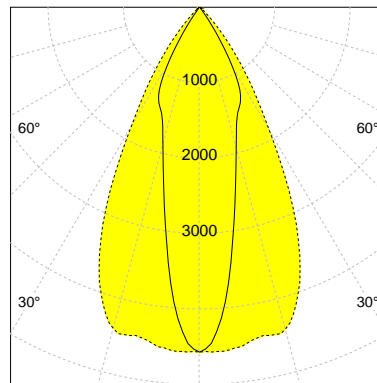

REFLECTOR

Technology	ULTRA
Material	Miro 20 / Miro 8
FWHM	24 / 55°
FWTM	65 / 81°