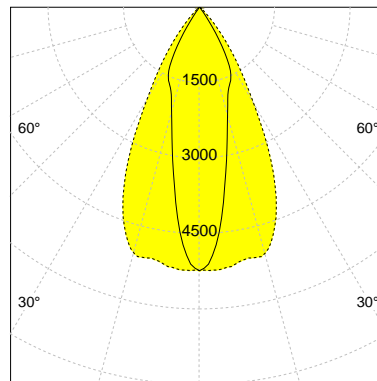

## DESCRIPTION

Type	Track Spotlight
Article-number	141128L12368
Colour	silver
Energy Consumption	26.7 W
Efficiency	114 lm/W
Luminous Flux	3035 lm
Current (sec)	700 mA
Protection Class	IP
Energy-Label	E
Cooling	Passive

## REFLECTOR

Technology	ULTRA
Material	Miro 20 / Miro 8
FWHM	24 / 55°
FWTM	65 / 81°

I-max : 5235 cd \*

UGR : 25.7 / 21.7 (4H/8H - 70/50/20)

H/m	D1/m	D2/m	Emax/lx/klm *
1.0	0.4	1.1	1724
2.0	0.9	2.1	431
3.0	1.3	3.2	192
4.0	1.7	4.2	108