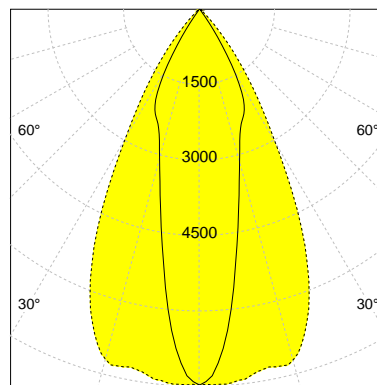

DESCRIPTION

Type	Track Spotlight
Article-number	141128L12404
Colour	black
Energy Consumption	30.7 W
Efficiency	141 lm/W
Luminous Flux	4330 lm
Current (sec)	800 mA
Protection Class	IP
Energy-Label	C
Cooling	Passive

LED

Color Temperature	4000K
Color Rendering	CRI 90
LES	15
Color Tolerance	2-Step McAdam
Planckian Curve	BBBL
Spectrum	Premium White G7 HE+
Photobiological safety	RG1

ELECTRICAL

Power Supply	220-240, 50-60Hz
Safety Class	1
Startup Time	< 1s
Overload- / Shortcircuit Protection	
Wiring / Adapter	3-Phase Adapter
Max Luminaires MCB	B16A 50 pcs

Control

Control	CASAMBI
Dimming Range	1-100 %

REFLECTOR

Technology	ULTRA
Material	Miro 20 / Miro 8
FWHM	24 / 55°
FWTM	65 / 81°

UGR : 27.0 / 22.9 (4H/8H - 70/50/20)

H/m	D1/m	D2/m	Emax/lx/klm *
1.0	0.4	1.1	1724
2.0	0.9	2.1	431
3.0	1.3	3.2	192
4.0	1.7	4.2	108