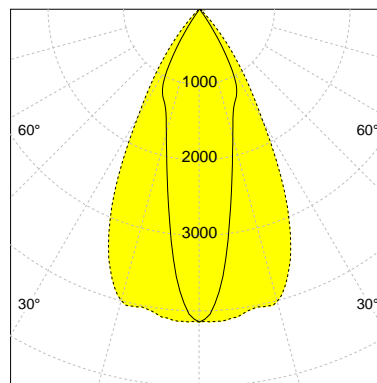

REFLECTOR

Technology	ULTRA
Material	Miro 20 / Miro 8
FWHM	24 / 55°
FWTM	65 / 81°