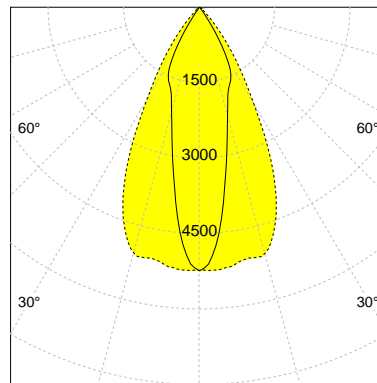

REFLECTOR

Technology	ULTRA
Material	Miro 20 / Miro 8
FWHM	24 / 55°
FWTM	65 / 81°