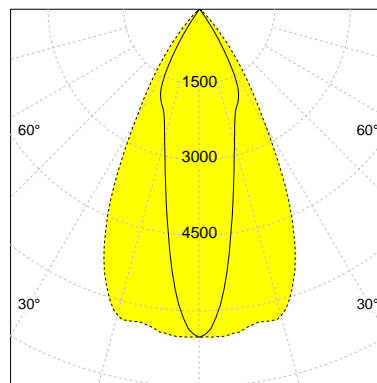

I-max : 6519 cd *

UGR : 26.5 / 22.5 (4H/8H - 70/50/20)

H/m	D1/m	D2/m	Emax/lx/klm *
1.0	0.4	1.1	1724
2.0	0.9	2.1	431
3.0	1.3	3.2	192
4.0	1.7	4.2	108

Other configurations, accessories or controls like DALI or Wireless on request

The technical data represent rated values for an ambient temperature of 25°C. The data values for the luminous flux are initially subject to a tolerance of +/- 10%, those for the the electrical connected load are initially subject to a tolerance of +/- 10%, those for the CRI +/- 1.5 and those for the colour temperature are initially subject to a tolerance of +/- 150 K. Errors and omission excepted. Subject to change without prior notice. Last update 2023_05_17