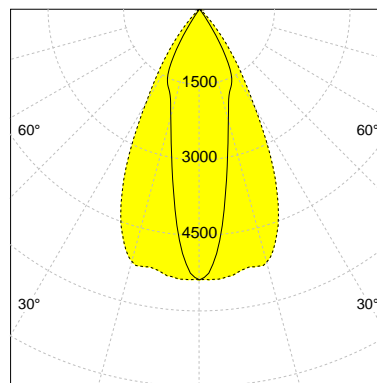

## DESCRIPTION

Type	Track Spotlight
Article-number	141128L12648
Colour	silver
Energy Consumption	22.8 W
Efficiency	137 lm/W
Luminous Flux	3118 lm
Current (sec)	600 mA
Protection Class	IP
Energy-Label	C
Cooling	Passive

## REFLECTOR

Technology	ULTRA
Material	Miro 20 / Miro 8
FWHM	24 / 55°
FWTM	65 / 81°

I-max : 5378 cd \*

UGR : 25.8 / 21.8 (4H/8H - 70/50/20)

H/m	D1/m	D2/m	Emax/lx/klm *
1.0	0.4	1.1	1724
2.0	0.9	2.1	431
3.0	1.3	3.2	192
4.0	1.7	4.2	108