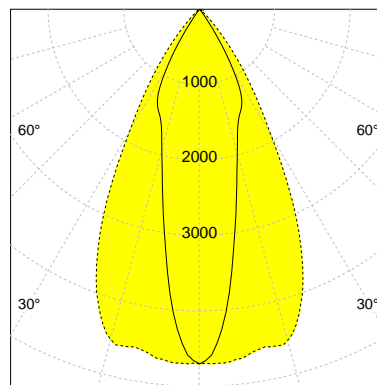

## DESCRIPTION

Type	Track Spotlight
Article-number	141128L12673
Colour	white
Energy Consumption	18.9 W
Efficiency	144 lm/W
Luminous Flux	2724 lm
Current (sec)	500 mA
Protection Class	IP
Energy-Label	C
Cooling	Passive

## LED

Color Temperature	3000K
Color Rendering	CRI 90
LES	15
Color Tolerance	2-Step McAdam
Planckian Curve	BBBL
Spectrum	Premium White G7 HE+
Photobiological safety	RG1

## REFLECTOR

Technology	ULTRA
Material	Miro 20 / Miro 8
FWHM	24 / 55°
FWTM	65 / 81°

UGR : 25.4 / 21.3 (4H/8H - 70/50/20)

H/m	D1/m	D2/m	Emax/lx/klm *
1.0	0.4	1.1	1724
2.0	0.9	2.1	431
3.0	1.3	3.2	192
4.0	1.7	4.2	108