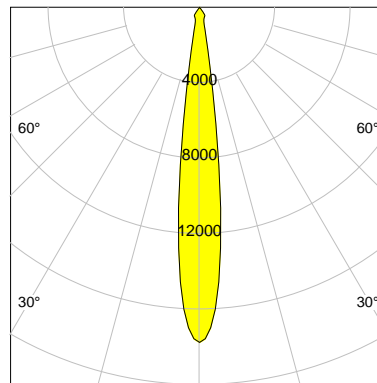

REFLECTOR

Technology	ULTRA
Material	Miro 8 Silver
FWHM	13°
FWTM	24°