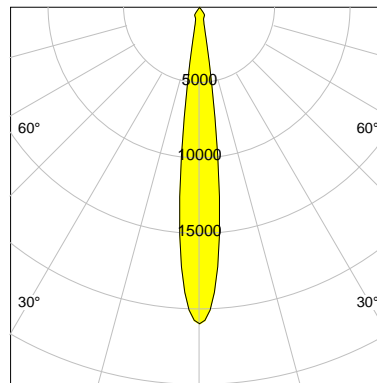

REFLECTOR

Technology	ULTRA
Material	Miro 8 Silver
FWHM	13°
FWTM	24°