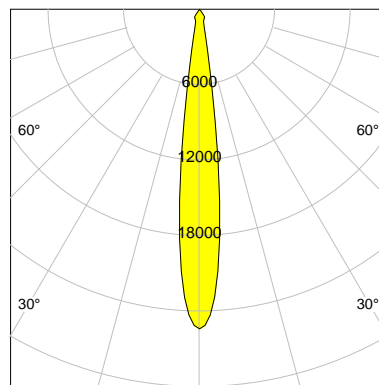

REFLECTOR

Technology	ULTRA
Material	Miro 8 Silver
FWHM	13°
FWTM	24°