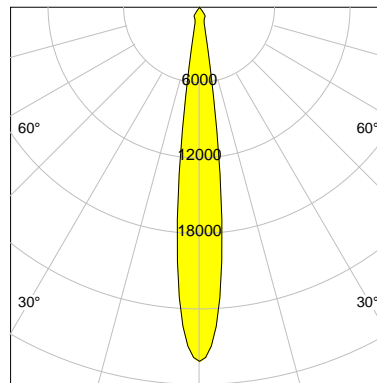

REFLECTOR

Technology	ULTRA
Material	Miro 8 Silver
FWHM	13°
FWTM	24°