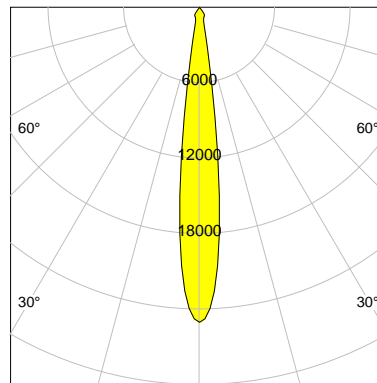

REFLECTOR

Technology	ULTRA
Material	Miro 8 Silver
FWHM	13°
FWTM	24°