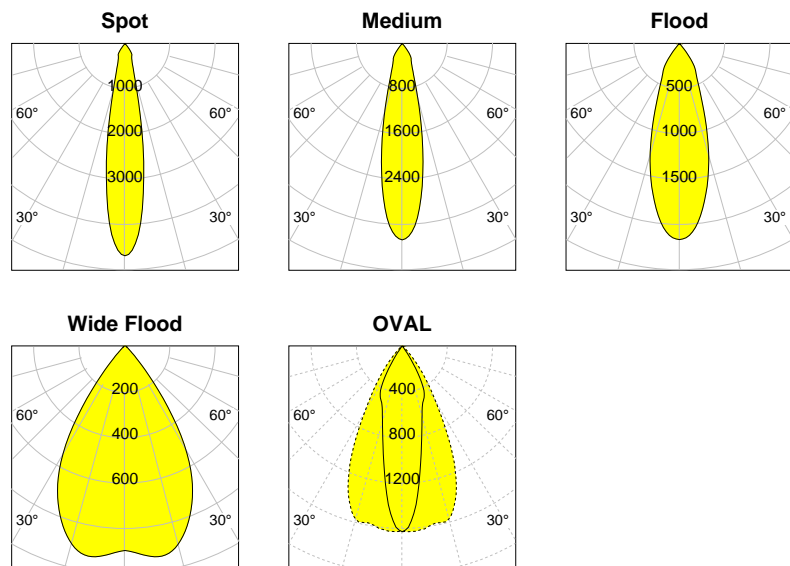

REFLECTORS : ULTRA Technology

Other configurations, accessories or controls like DALI or Wireless on request

The technical data represent rated values for an ambient temperature of 25°C. The data values for the luminous flux are initially subject to a tolerance of +/- 10%, those for the the electrical connected load are initially subject to a tolerance of +/- 10%, those for the CRI +/- 1.5 and those for the colour temperature are initially subject to a tolerance of +/- 150 K. Errors and omission excepted. Subject to change without prior notice. Last update 2023_05_22