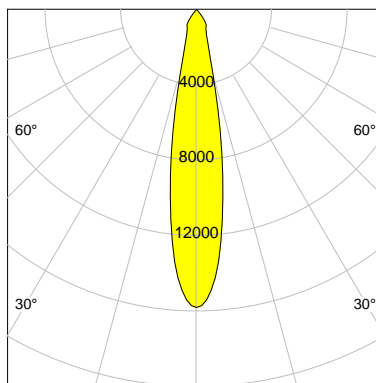

I-max : 15798 cd *

UGR : 21.3 (4H/8H - 70/50/20)

H/m	D/m	E_{max}/lx/klm *
1.0	0.3	5025
2.0	0.7	1256
3.0	1.0	558
4.0	1.4	314

Other configurations, accessories or controls like DALI or Wireless on request

The technical data represent rated values for an ambient temperature of 25°C. The data values for the luminous flux are initially subject to a tolerance of +/- 10%, those for the electrical connected load are initially subject to a tolerance of +/- 10%, those for the CRI +/- 1.5 and those for the colour temperature are initially subject to a tolerance of +/- 150 K. Errors and omission excepted. Subject to change without prior notice. Last update 2023_04_27