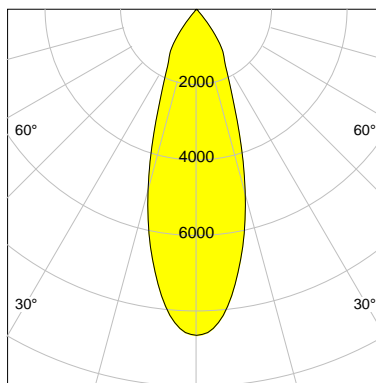

I-max : 8639 cd *

UGR : 22.6 (4H/8H - 70/50/20)

H/m	D/m	E_{max}/lx/klm *
1.0	0.6	2297
2.0	1.2	574
3.0	1.8	255
4.0	2.4	144

Other configurations, accessories or controls like DALI or Wireless on request

The technical data represent rated values for an ambient temperature of 25°C. The data values for the luminous flux are initially subject to a tolerance of +/- 10%, those for the the electrical connected load are initially subject to a tolerance of +/- 10%, those for the CRI +/- 1.5 and those for the colour temperature are initially subject to a tolerance of +/- 150 K. Errors and omission excepted. Subject to change without prior notice. Last update 2023_05_09