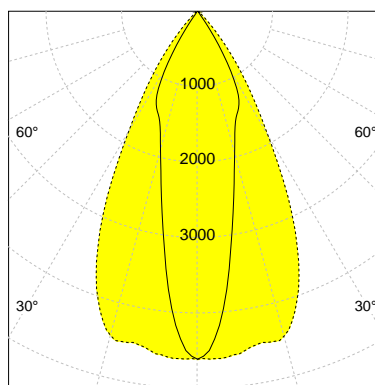

CASAMBI  

DESCRIPTION

Type	Track Spotlight
Article-number	141269L11175
Colour	black
Energy Consumption	18.9 W
Efficiency	141 lm/W
Luminous Flux	2673 lm
Current (sec)	500 mA
Protection Class	IP
Energy-Label	C
Cooling	Passive

LED

Color Temperature	3000K
Color Rendering	CRI 82
LES	15
Color Tolerance	3-Step McAdam
Planckian Curve	BBBL
Spectrum	Premium White G7
Photobiological safety	RG2

ELECTRICAL

Power Supply	220-240, 50-60Hz
Safety Class	1
Startup Time	< 1s
Overload- / Shortcircuit Protection	
Wiring / Adapter	3-Phase Adapter
Max Luminaires MCB	B16A 50 pcs

Control

Control	CASAMBI
Dimming Range	1-100 %

REFLECTOR

Technology	ULTRA
Material	Miro 20 / Miro 8
FWHM	24 / 55°
FWTM	65 / 81°

I-max : 4610 cd *

UGR : 25.3 / 21.3 (4H/8H - 70/50/20)

H/m	D1/m	D2/m	Emax/lx/klm *
1.0	0.4	1.1	1724
2.0	0.9	2.1	431
3.0	1.3	3.2	192
4.0	1.7	4.2	108