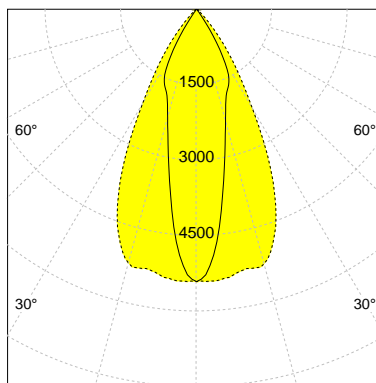

I-max : 5412 cd *

UGR : 25.8 / 21.8 (4H/8H - 70/50/20)

H/m	D1/m	D2/m	Emax/lx/klm *
1.0	0.4	1.1	1724
2.0	0.9	2.1	431
3.0	1.3	3.2	192
4.0	1.7	4.2	108

Other configurations, accessories or controls like DALI or Wireless on request

The technical data represent rated values for an ambient temperature of 25°C. The data values for the luminous flux are initially subject to a tolerance of +/- 10%, those for the the electrical connected load are initially subject to a tolerance of +/- 10%, those for the CRI +/- 1.5 and those for the colour temperature are initially subject to a tolerance of +/- 150 K. Errors and omission excepted. Subject to change without prior notice. Last update 2023_05_09