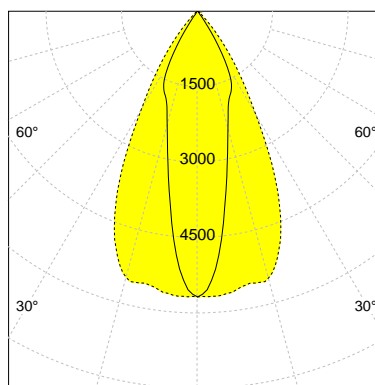

I-max : 5676 cd *

UGR : 26.0 / 22.0 (4H/8H - 70/50/20)

H/m	D1/m	D2/m	Emax/lx/klm *
1.0	0.4	1.1	1724
2.0	0.9	2.1	431
3.0	1.3	3.2	192
4.0	1.7	4.2	108

Other configurations, accessories or controls like DALI or Wireless on request

The technical data represent rated values for an ambient temperature of 25°C. The data values for the luminous flux are initially subject to a tolerance of +/- 10%, those for the the electrical connected load are initially subject to a tolerance of +/- 10%, those for the CRI +/- 1.5 and those for the colour temperature are initially subject to a tolerance of +/- 150 K. Errors and omission excepted. Subject to change without prior notice. Last update 2023_05_09