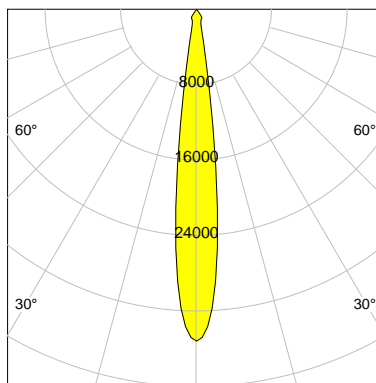

UGR : 21.3 (4H/8H - 70/50/20)

H/m	D/m	E_{max}/lx/klm *
1.0	0.2	10286
2.0	0.5	2571
3.0	0.7	1143
4.0	0.9	643

Other configurations, accessories or controls like DALI or Wireless on request

The technical data represent rated values for an ambient temperature of 25°C. The data values for the luminous flux are initially subject to a tolerance of +/- 10%, those for the the electrical connected load are initially subject to a tolerance of +/- 10%, those for the CRI +/- 1.5 and those for the colour temperature are initially subject to a tolerance of +/- 150 K. Errors and omission excepted. Subject to change without prior notice. Last update 2023_05_09