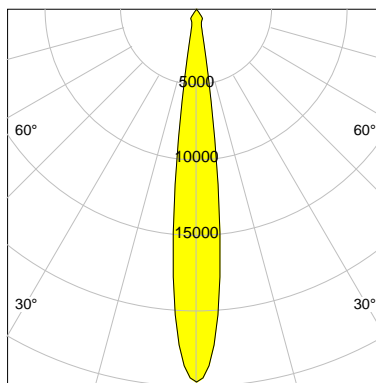

UGR : 20.1 (4H/8H - 70/50/20)

H/m	D/m	E_{max}/lx/klm *
1.0	0.2	10286
2.0	0.5	2571
3.0	0.7	1143
4.0	0.9	643

Other configurations, accessories or controls like DALI or Wireless on request

The technical data represent rated values for an ambient temperature of 25°C. The data values for the luminous flux are initially subject to a tolerance of +/- 10%, those for the the electrical connected load are initially subject to a tolerance of +/- 10%, those for the CRI +/- 1.5 and those for the colour temperature are initially subject to a tolerance of +/- 150 K. Errors and omission excepted. Subject to change without prior notice. Last update 2023_05_09