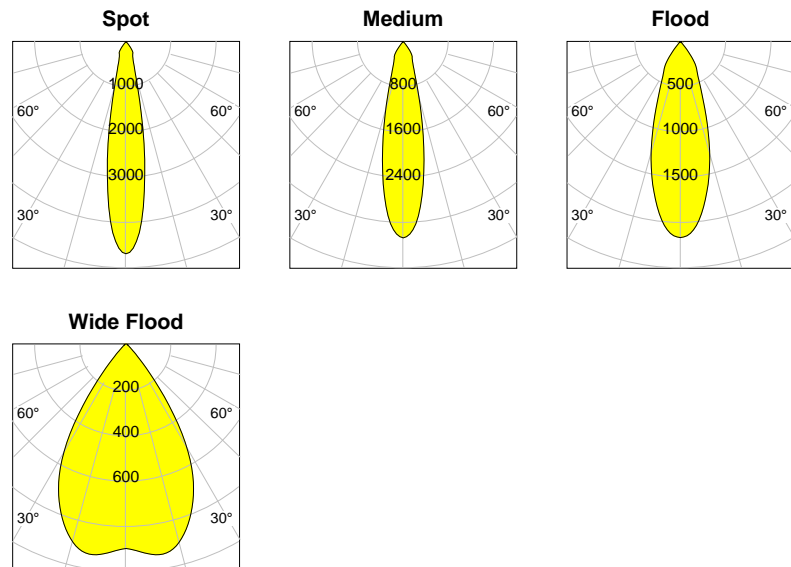

REFLECTORS : ULTRA Technology

Other configurations, accessories or controls like DALI or Wireless on request

The technical data represent rated values for an ambient temperature of 25°C. The data values for the luminous flux are initially subject to a tolerance of +/- 10%, those for the the electrical connected load are initially subject to a tolerance of +/- 10%, those for the CRI +/- 1.5 and those for the colour temperature are initially subject to a tolerance of +/- 150 K. Errors and omission excepted. Subject to change without prior notice. Last update 2023_05_22