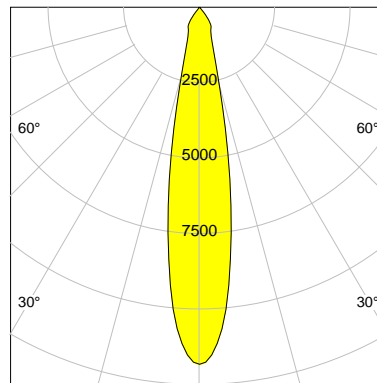

REFLECTOR

Technology	ULTRA
Material	Miro 8 Silver
FWHM	20°
FWTM	40°