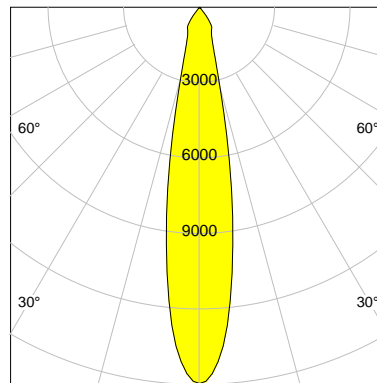

I-max : 14949 cd *

UGR : 21.1 (4H/8H - 70/50/20)

H/m	D/m	E_{max}/lx/klm *
1.0	0.3	5025
2.0	0.7	1256
3.0	1.0	558
4.0	1.4	314

Other configurations, accessories or controls like DALI or Wireless on request

The technical data represent rated values for an ambient temperature of 25°C. The data values for the luminous flux are initially subject to a tolerance of +/- 10%, those for the the electrical connected load are initially subject to a tolerance of +/- 10%, those for the CRI +/- 1.5 and those for the colour temperature are initially subject to a tolerance of +/- 150 K. Errors and omission excepted. Subject to change without prior notice. Last update 2023_05_22