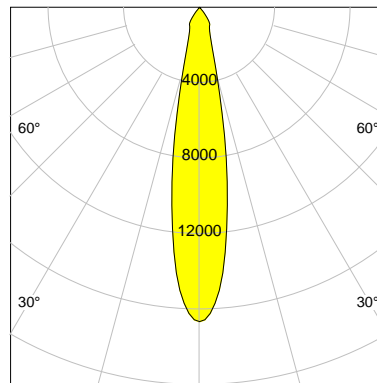

REFLECTOR

Technology	ULTRA
Material	Miro 8 Silver
FWHM	20°
FWTM	40°