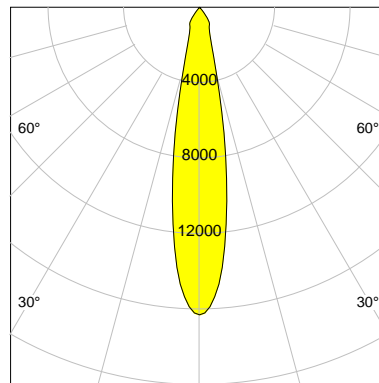

REFLECTOR

Technology	ULTRA
Material	Miro 8 Silver
FWHM	20°
FWTM	40°