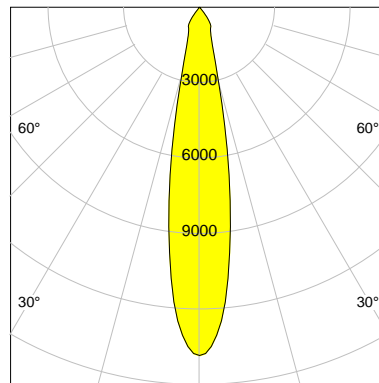

I-max : 13839 cd *

UGR : 20.9 (4H/8H - 70/50/20)

H/m	D/m	E_{max}/lx/klm *
1.0	0.3	5025
2.0	0.7	1256
3.0	1.0	558
4.0	1.4	314

Other configurations, accessories or controls like DALI or Wireless on request

The technical data represent rated values for an ambient temperature of 25°C. The data values for the luminous flux are initially subject to a tolerance of +/- 10%, those for the the electrical connected load are initially subject to a tolerance of +/- 10%, those for the CRI +/- 1.5 and those for the colour temperature are initially subject to a tolerance of +/- 150 K. Errors and omission excepted. Subject to change without prior notice. Last update 2023_05_22