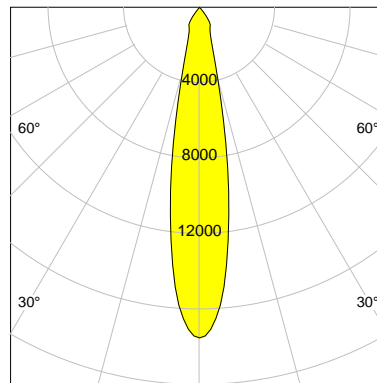

I-max : 17517 cd *

UGR : 21.7 (4H/8H - 70/50/20)

H/m	D/m	E_{max}/lx/klm *
1.0	0.3	5025
2.0	0.7	1256
3.0	1.0	558
4.0	1.4	314

Other configurations, accessories or controls like DALI or Wireless on request

The technical data represent rated values for an ambient temperature of 25°C. The data values for the luminous flux are initially subject to a tolerance of +/- 10%, those for the the electrical connected load are initially subject to a tolerance of +/- 10%, those for the CRI +/- 1.5 and those for the colour temperature are initially subject to a tolerance of +/- 150 K. Errors and omission excepted. Subject to change without prior notice. Last update 2023_05_22