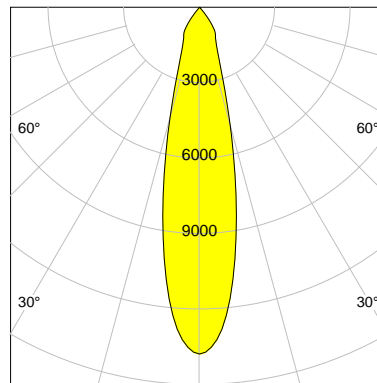

I-max : 13780 cd *

UGR : 22.1 (4H/8H - 70/50/20)

H/m	D/m	E_{max}/lx/klm *
1.0	0.4	3685
2.0	0.8	921
3.0	1.3	409
4.0	1.7	230

Other configurations, accessories or controls like DALI or Wireless on request

The technical data represent rated values for an ambient temperature of 25°C. The data values for the luminous flux are initially subject to a tolerance of +/- 10%, those for the the electrical connected load are initially subject to a tolerance of +/- 10%, those for the CRI +/- 1.5 and those for the colour temperature are initially subject to a tolerance of +/- 150 K. Errors and omission excepted. Subject to change without prior notice. Last update 2023_05_22