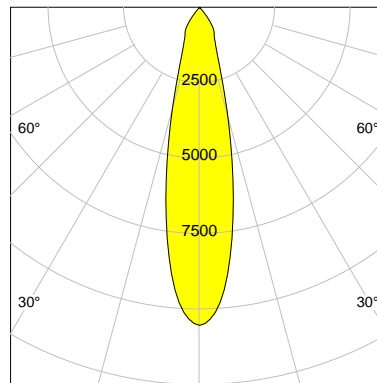

REFLECTOR

Technology	ULTRA
Material	Miro 4 Silver
FWHM	24°
FWTM	55°