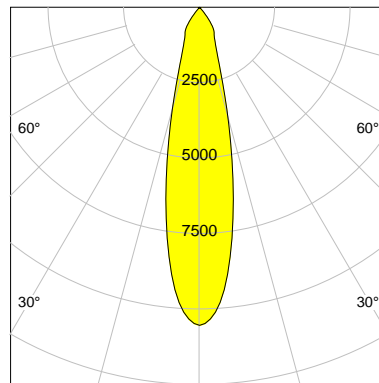

DESCRIPTION

Type	Track Spotlight
Article-number	141276L10788
Colour	silver
Energy Consumption	19.1 W
Efficiency	150 lm/W
Luminous Flux	2858 lm
Current (sec)	500 mA
Protection Class	IP C
Energy-Label	C
Cooling	Passive

LED

Color Temperature	4000K
Color Rendering	CRI 90
LES	15
Color Tolerance	2-Step McAdam
Planckian Curve	BBBL
Spectrum	Premium White G7 HE+
Photobiological safety	RG1

ELECTRICAL

Power Supply	220-240, 50-60Hz
Safety Class	2
Startup Time	< 1s
Overload- / Shortcircuit Protection	
Wiring / Adapter	3-Phase Adapter
Max Luminaires MCB	B16A 27 pcs
Tracks	Global Stucchi Eutrac

Control

Control	On/Off
---------	--------

REFLECTOR

Technology	ULTRA
Material	Miro 4 Silver
FWHM	24°
FWTM	55°

I-max : 10531 cd *

UGR : 21.1 (4H/8H - 70/50/20)

H/m	D/m	E _{max} /lx/klm *
1.0	0.4	3685
2.0	0.8	921
3.0	1.3	409
4.0	1.7	230