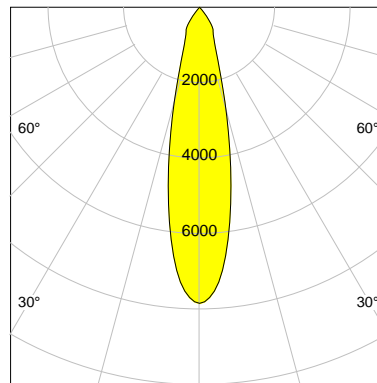

I-max : 7844 cd *

UGR : 20.1 (4H/8H - 70/50/20)

H/m	D/m	E_{max}/lx/klm *
1.0	0.4	3685
2.0	0.8	921
3.0	1.3	409
4.0	1.7	230

Other configurations, accessories or controls like DALI or Wireless on request

The technical data represent rated values for an ambient temperature of 25°C. The data values for the luminous flux are initially subject to a tolerance of +/- 10%, those for the the electrical connected load are initially subject to a tolerance of +/- 10%, those for the CRI +/- 1.5 and those for the colour temperature are initially subject to a tolerance of +/- 150 K. Errors and omission excepted. Subject to change without prior notice. Last update 2023_05_22