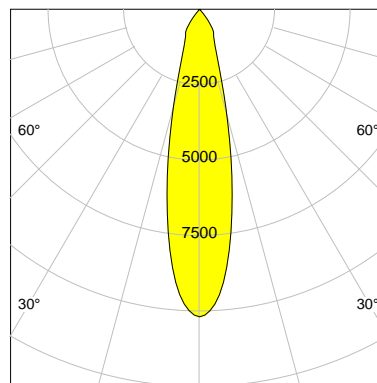

REFLECTOR

Technology	ULTRA
Material	Miro 4 Silver
FWHM	24°
FWTM	55°