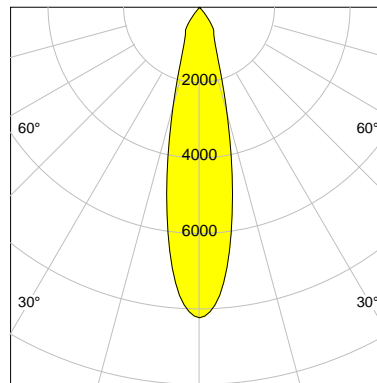

I-max : 8224 cd *

UGR : 20.3 (4H/8H - 70/50/20)

H/m	D/m	E_{max}/lx/klm *
1.0	0.4	3685
2.0	0.8	921
3.0	1.3	409
4.0	1.7	230

Other configurations, accessories or controls like DALI or Wireless on request

The technical data represent rated values for an ambient temperature of 25°C. The data values for the luminous flux are initially subject to a tolerance of +/- 10%, those for the the electrical connected load are initially subject to a tolerance of +/- 10%, those for the CRI +/- 1.5 and those for the colour temperature are initially subject to a tolerance of +/- 150 K. Errors and omission excepted. Subject to change without prior notice. Last update 2023_05_22