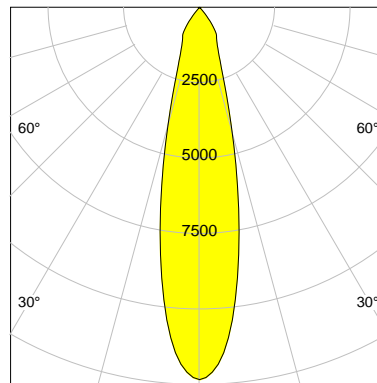

REFLECTOR

Technology	ULTRA
Material	Miro 4 Silver
FWHM	24°
FWTM	55°