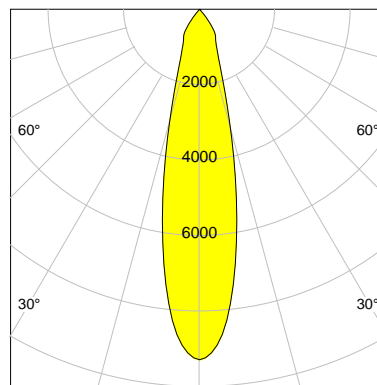

DESCRIPTION

Type	Track Spotlight
Article-number	141276L10873
Colour	black
Energy Consumption	17.1 W
Efficiency	147 lm/W
Luminous Flux	2520 lm
Current (sec)	450 mA
Protection Class	IP C
Energy-Label	C
Cooling	Passive

LED

Color Temperature	3500K
Color Rendering	CRI 90
LES	15
Color Tolerance	2-Step McAdam
Planckian Curve	BBBL
Spectrum	Premium White G7 HE+
Photobiological safety	RG1

ELECTRICAL

Power Supply	220-240, 50-60Hz
Safety Class	2
Startup Time	< 1s
Overload- / Shortcircuit Protection	
Wiring / Adapter	3-Phase Adapter
Max Luminaires MCB	B16A 27 pcs
Tracks	Global Stucchi Eutrac

Control

Control	On/Off
---------	--------

REFLECTOR

Technology	ULTRA
Material	Miro 4 Silver
FWHM	24°
FWTM	55°

I-max : 9285 cd *

UGR : 20.7 (4H/8H - 70/50/20)

H/m	D/m	E _{max} /lx/klm *
1.0	0.4	3685
2.0	0.8	921
3.0	1.3	409
4.0	1.7	230