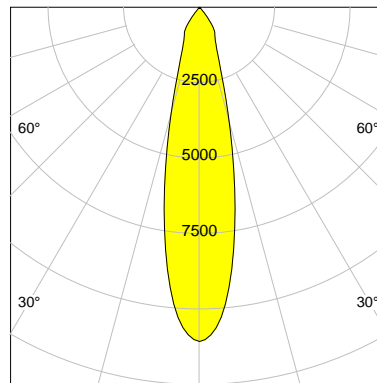

I-max : 11065 cd *

UGR : 21.3 (4H/8H - 70/50/20)

H/m	D/m	E_{max}/lx/klm *
1.0	0.4	3685
2.0	0.8	921
3.0	1.3	409
4.0	1.7	230

Other configurations, accessories or controls like DALI or Wireless on request

The technical data represent rated values for an ambient temperature of 25°C. The data values for the luminous flux are initially subject to a tolerance of +/- 10%, those for the the electrical connected load are initially subject to a tolerance of +/- 10%, those for the CRI +/- 1.5 and those for the colour temperature are initially subject to a tolerance of +/- 150 K. Errors and omission excepted. Subject to change without prior notice. Last update 2023_05_22